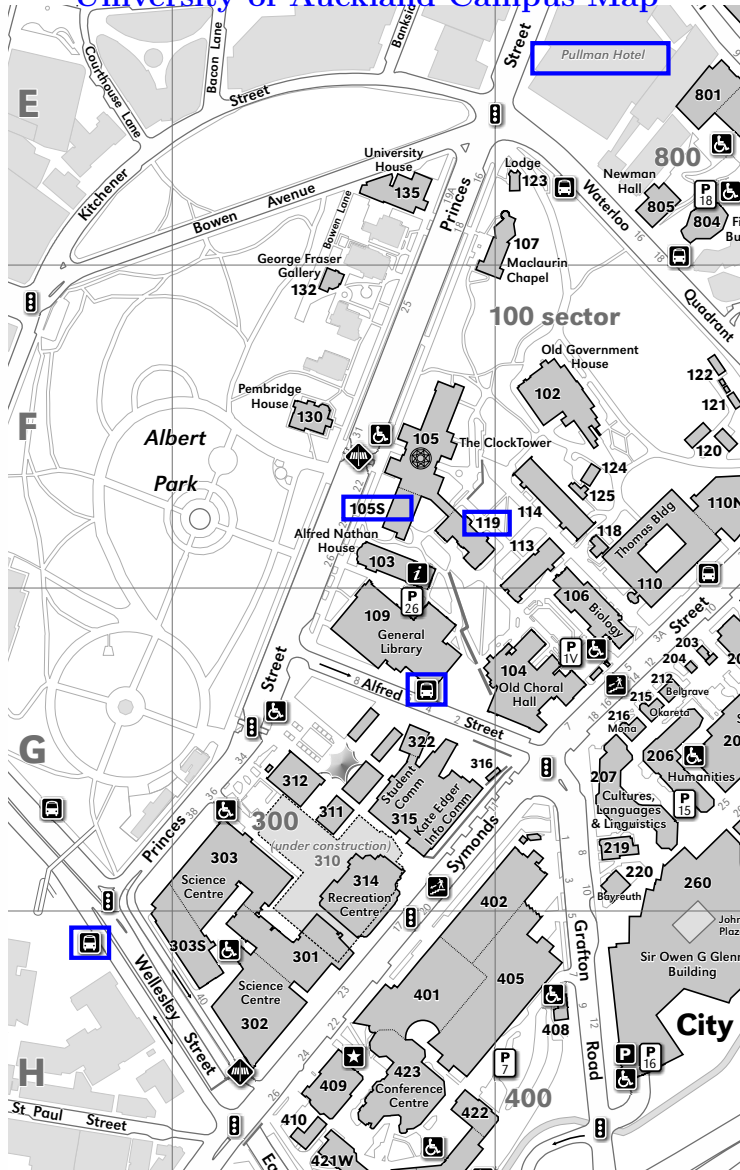

Locations of ANODE 2023

University of Auckland Campus Map

Pullman Hotel, Venue for Banquet

Building 105S. Clock Tower Lecture Theatre
119. Tea/coffee breaks

U of A Library bus stop

AUT bus stop